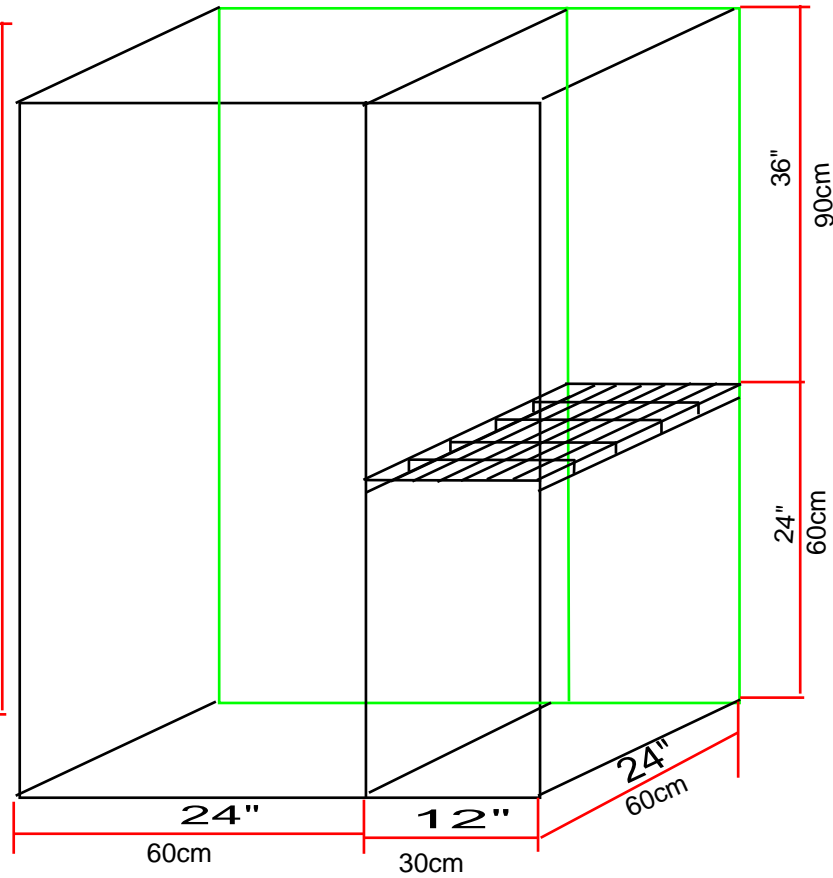

Item:Grow Tent-D-V style

Size:40X40X160cm

16x16x64"

Item:Grow Tent-D-V style

Size:60x60x60cm

24x24x24"

Item:Grow Tent-D-V style

Size:60x60x120-180cm

96x48x80"

Item:Grow Tent-D-V style

Size:300x150x200cm
120x60x80"

8 pcs

Size: 600x300x200-240cm

240x120x80-96"

8 pcs

Tent Frame

Tent Shell

Pockets for monitor device.

2 in 1 grow tent

Tent Size: 90*60*150cm-3'x2'

-  1 pcs
-  1 pcs  2 pcs

Tent shell

Tent Frame

2 in 1 Grow Tent

Tent Size: 120x90x200cm-4'x3'

Tent shell

Tent Frame

2 in 1 Grow Tent

Tent Size: 150x120x200cm -5'x4'