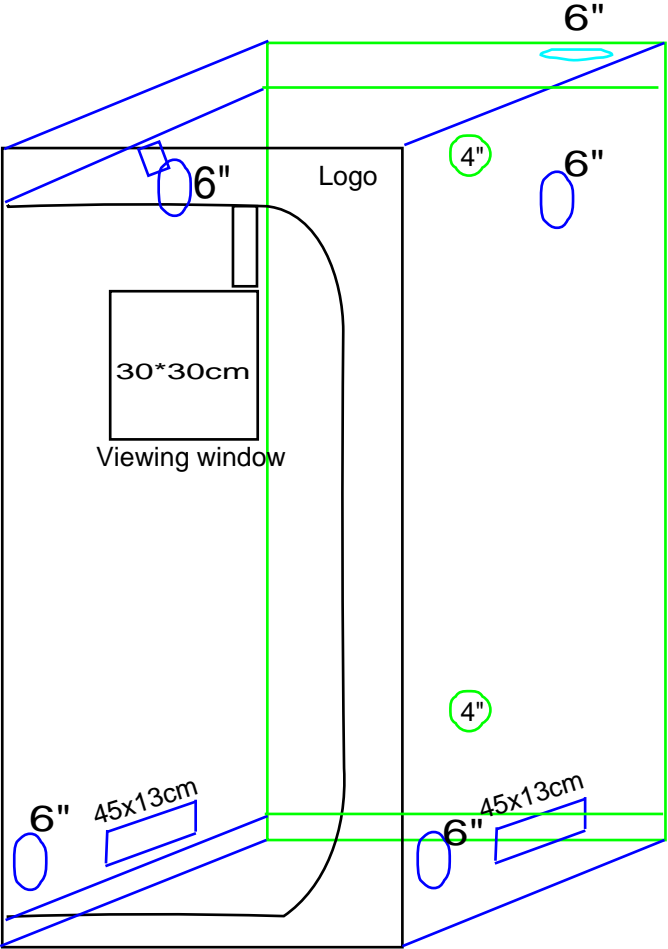

Item:Grow Tent-D-V style

Size:40X40X160cm

16x16x64"

Item:Grow Tent-D-V style

Size:60x60x60cm

24x24x24"

Item:Grow Tent-D-V style

Size:60x60x120-180cm

24x24x48-72"

Item:Grow Tent-D-V style

Size:90x90x160-180cm

36x36x64-72"

Item:Grow Tent-D-V style

Size:100x100x200cm
40x40x80"

Item:Grow Tent-D-V style

Size:120x120x200cm

Tent Shell

Pockets for monitor device.

2 in 1 grow tent

Tent Size: 90*60*150cm-3'x2'

-  1 pcs
-  1 pcs  2 pcs

Tent shell

Tent Frame

2 in 1 Grow Tent

Tent Size: 120x90x200cm-4'x3'

Tent shell

Tent Frame

2 in 1 Grow Tent

Tent Size: 150x120x200cm -5'x4'