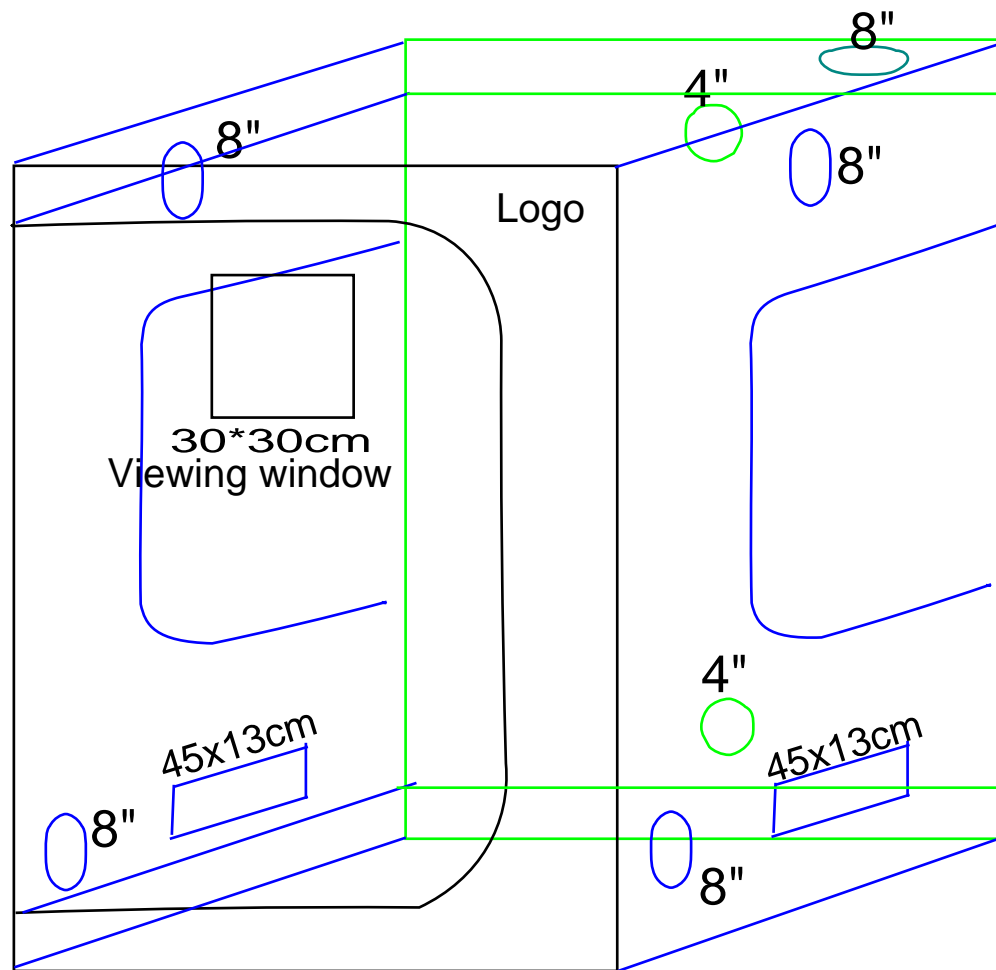

24x24x48-72"

Item:Grow Tent-D-V style

Size:90x90x160-180cm

36x36x64-72"

Item:Grow Tent-D-V style

Size:100x100x200cm
40x40x80"

Item:Grow Tent-D-V style

Size:120x120x200cm

48x48x80"

Item:Grow Tent-D-V style

Size:150x150x200cm

60x60x80"

Item:Grow Tent-D-V style

Size:240x240x200cm

96x96x80"

Item:Grow Tent-D-V style

96x48x80"

Item:Grow Tent-D-V style

Size:300x150x200cm
120x60x80"

8 pcs

Size: 600x300x200-240cm

240x120x80-96"

8 pcs

Tent Frame

Tent Size: 120x90x200cm-4'x3'

Tent shell

Tent Frame

2 in 1 Grow Tent

Tent Size: 150x120x200cm -5'x4'