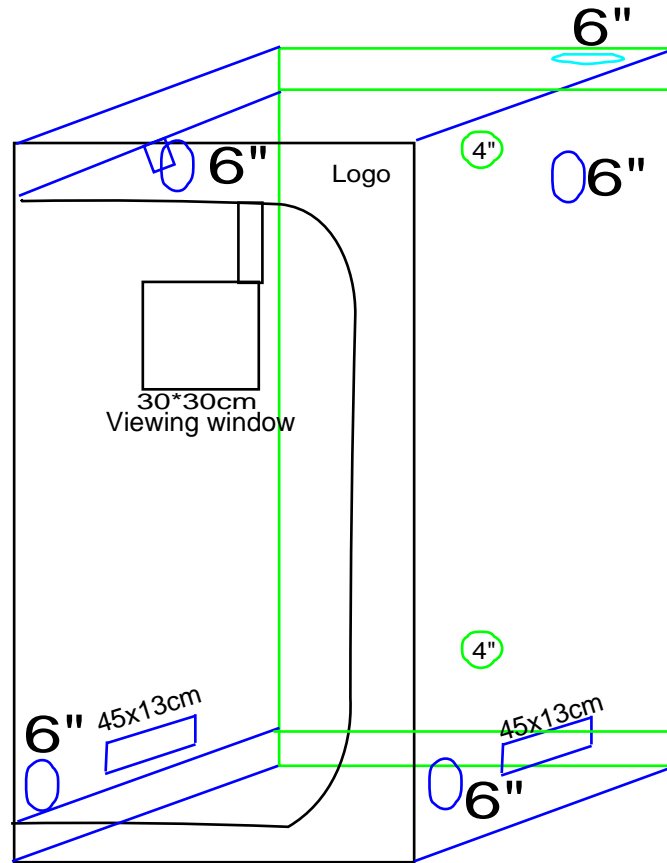

24x24x48-72"

Item:Grow Tent-D-V style

Size:90x90x160-180cm

36x36x64-72"

Item:Grow Tent-D-V style

Size:100x100x200cm
40x40x80"

Item:Grow Tent-D-V style

Size:120x120x200cm

48x48x80"

Item:Grow Tent-D-V style

Size:150x150x200cm

60x60x80"

Item:Grow Tent-D-V style

Size:240x240x200cm

96x96x80"

Item:Grow Tent-D-V style

Tent Shell

Pockets for monitor device.

2 in 1 grow tent

Tent Size: 90*60*150cm-3'x2'

-  1 pcs
-  1 pcs  2 pcs

Tent shell

Tent Frame

2 in 1 Grow Tent

Tent Size: 120x90x200cm-4'x3'

Tent shell

Tent Frame

2 in 1 Grow Tent

Tent Size: 150x120x200cm -5'x4'