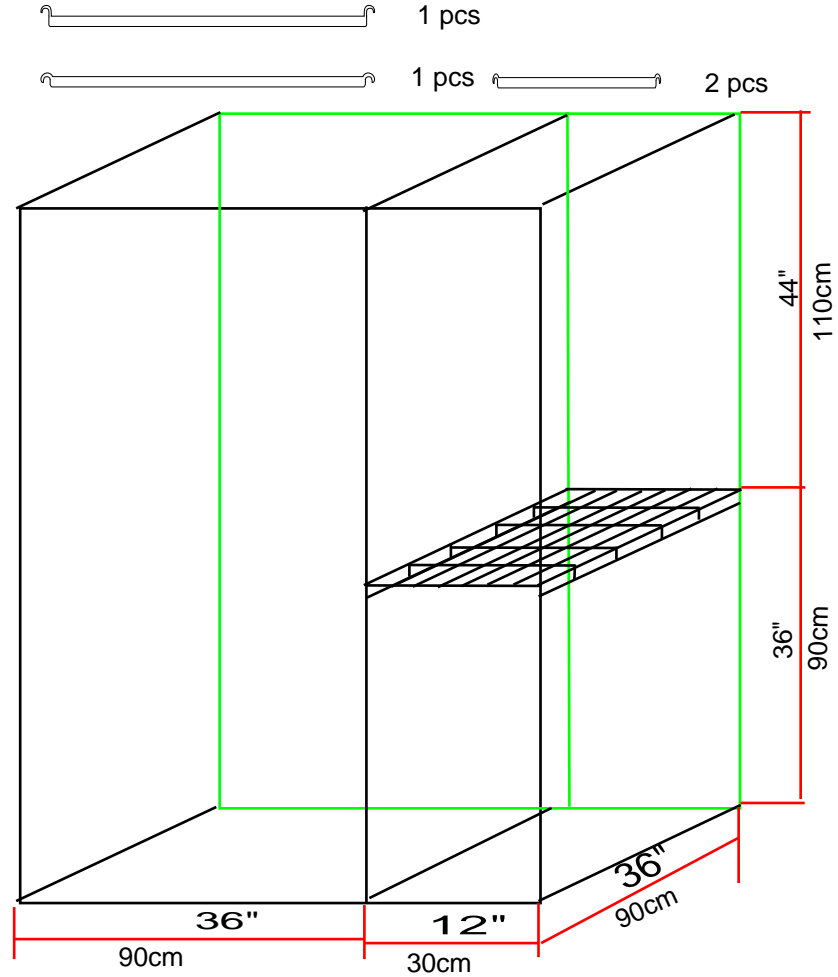

Item:Grow Tent-D-V style

Size:40X40X160cm

16x16x64"

Item:Grow Tent-D-V style

Size:60x60x60cm

24x24x24"

Item:Grow Tent-D-V style

Size:60x60x120-180cm

96x48x80"

Item:Grow Tent-D-V style

Size:300x150x200cm
120x60x80"

8 pcs

Size: 600x300x200-240cm

240x120x80-96"

8 pcs

Tent Frame

Tent Shell

Pockets for monitor device.

2 in 1 grow tent

Tent Size: 90*60*150cm-3'x2'

-  1 pcs
-  1 pcs  2 pcs

Tent shell

Tent Frame

2 in 1 Grow Tent

Tent Size: 120x90x200cm-4'x3'

Tent shell

Tent Frame

2 in 1 Grow Tent

Tent Size: 150x120x200cm -5'x4'