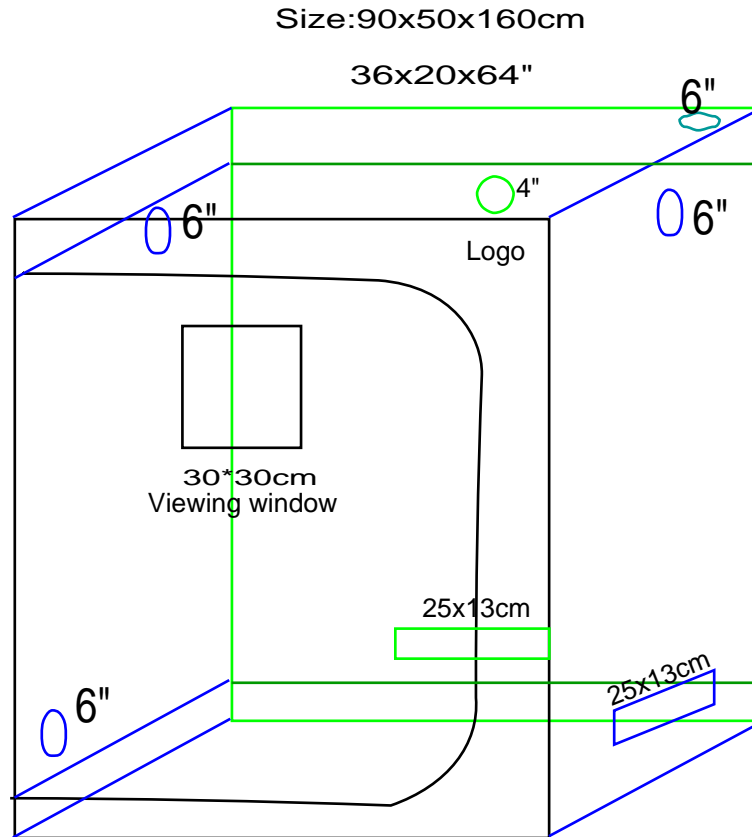

Item:Grow Tent-D-V style