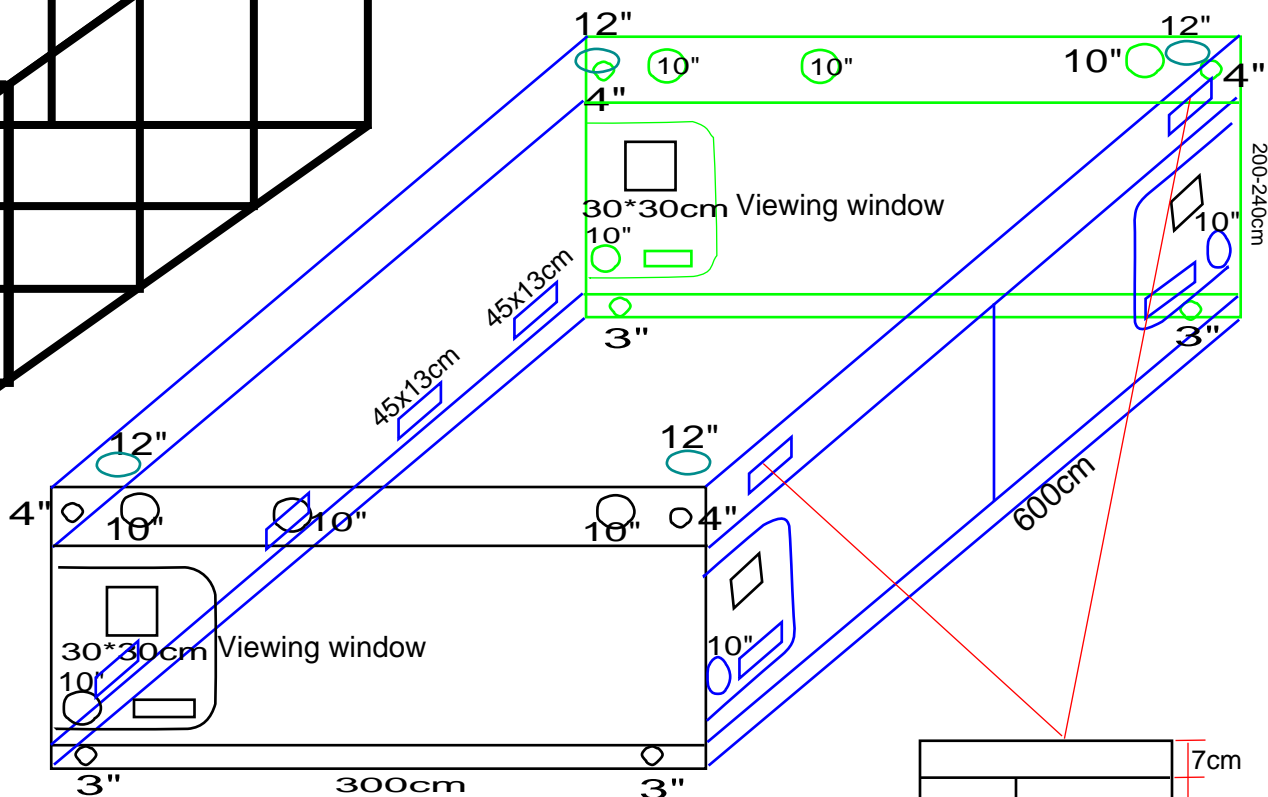

Size:300X300x200cm

120x120x80"

Item:Grow Tent-D-V style

Item:Grow Tent-D-V style

Size:120x60x150-180cm

48x24x60-72"

Item:Grow Tent-D style

Size:240x120x200cm

96x48x80"

Item:Grow Tent-D-V style

Size:300x150x200cm
120x60x80"

8 pcs

Size: 600x300x200-240cm

240x120x80-96"

8 pcs

Tent Frame

Tent Shell

Pockets for monitor device.

2 in 1 grow tent

Tent Size: 90*60*150cm-3'x2'

-  1 pcs
-  1 pcs  2 pcs

Tent shell

Tent Frame

2 in 1 Grow Tent

Tent Size: 120x90x200cm-4'x3'

Tent shell

Tent Frame

2 in 1 Grow Tent

Tent Size: 150x120x200cm -5'x4'