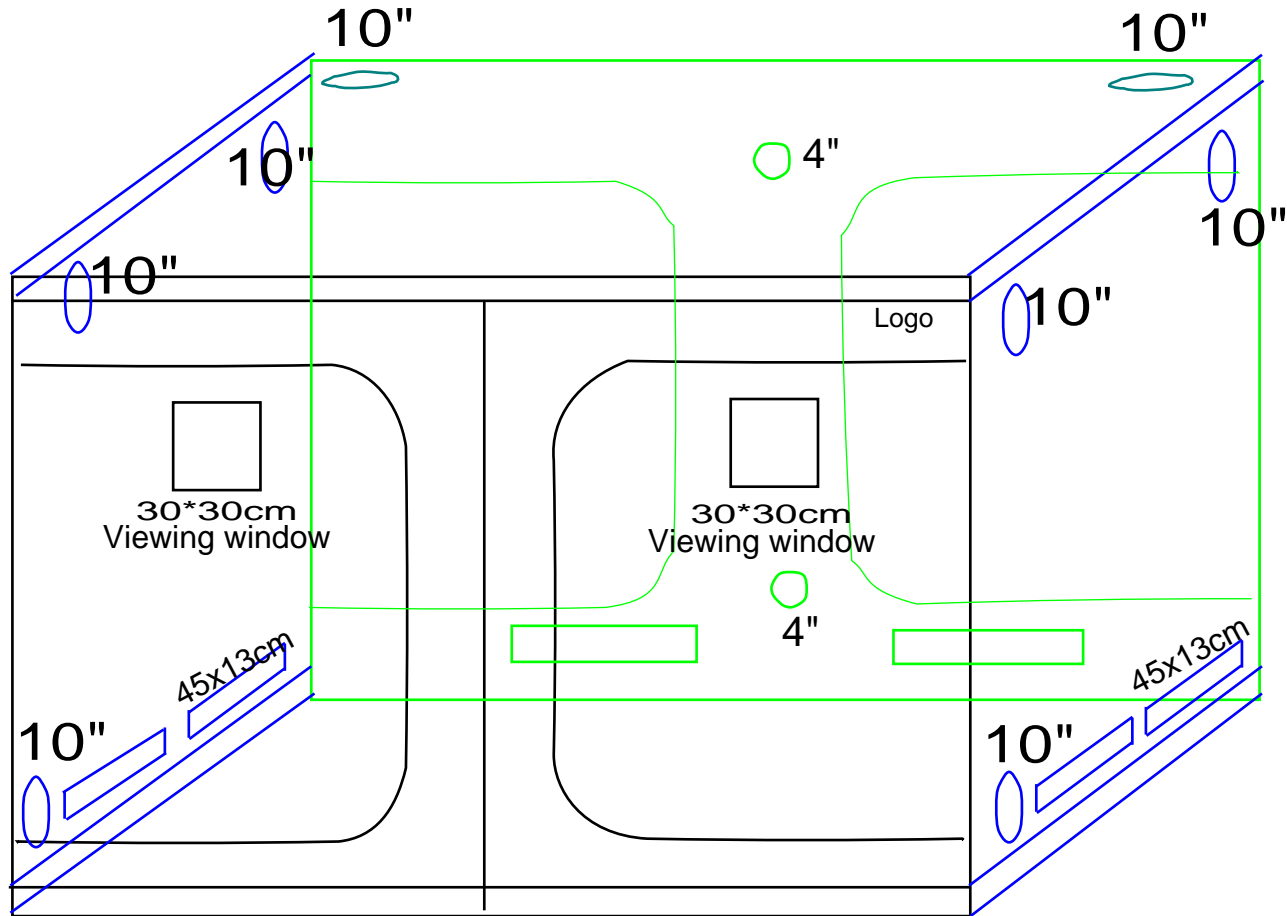

48x48x80"

Item:Grow Tent-D-V style

Size:150x150x200cm

60x60x80"

Item:Grow Tent-D-V style

Size:240x240x200cm

96x96x80"

Item:Grow Tent-D-V style

Size:300X300x200cm

120x120x80"

Item:Grow Tent-D-V style

Item:Grow Tent-D-V style

Size:120x60x150-180cm

48x24x60-72"

Item:Grow Tent-D style

Size:240x120x200cm

96x48x80"

Item:Grow Tent-D-V style

Size:300x150x200cm
120x60x80"

8 pcs

Size: 600x300x200-240cm

240x120x80-96"

8 pcs

Tent Frame

Tent Size: 120x90x200cm-4'x3'

Tent shell

Tent Frame

2 in 1 Grow Tent

Tent Size: 150x120x200cm -5'x4'