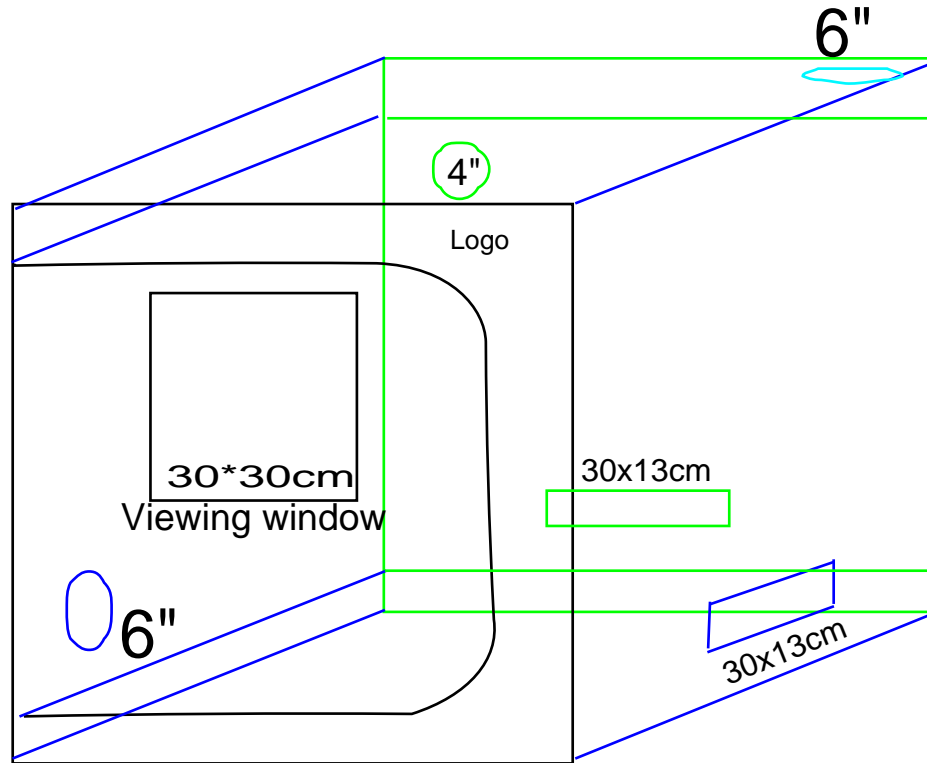

Item:Grow Tent-D-V style

Size:40X40X160cm

16x16x64"

Item:Grow Tent-D-V style

Size:60x60x60cm

24x24x24"

Item:Grow Tent-D-V style

Size:60x60x120-180cm

24x24x48-72"

Item:Grow Tent-D-V style

Size:90x90x160-180cm

36x36x64-72"

Item:Grow Tent-D-V style

Size:100x100x200cm
40x40x80"

Item:Grow Tent-D-V style

Size:120x120x200cm

96x48x80"

Item:Grow Tent-D-V style

Size:300x150x200cm
120x60x80"

8 pcs

Size: 600x300x200-240cm

240x120x80-96"

8 pcs

Tent Frame

Tent Shell

Pockets for monitor device.

2 in 1 grow tent

Tent Size: 90*60*150cm-3'x2'

-  1 pcs
-  1 pcs  2 pcs

Tent shell

Tent Frame

2 in 1 Grow Tent