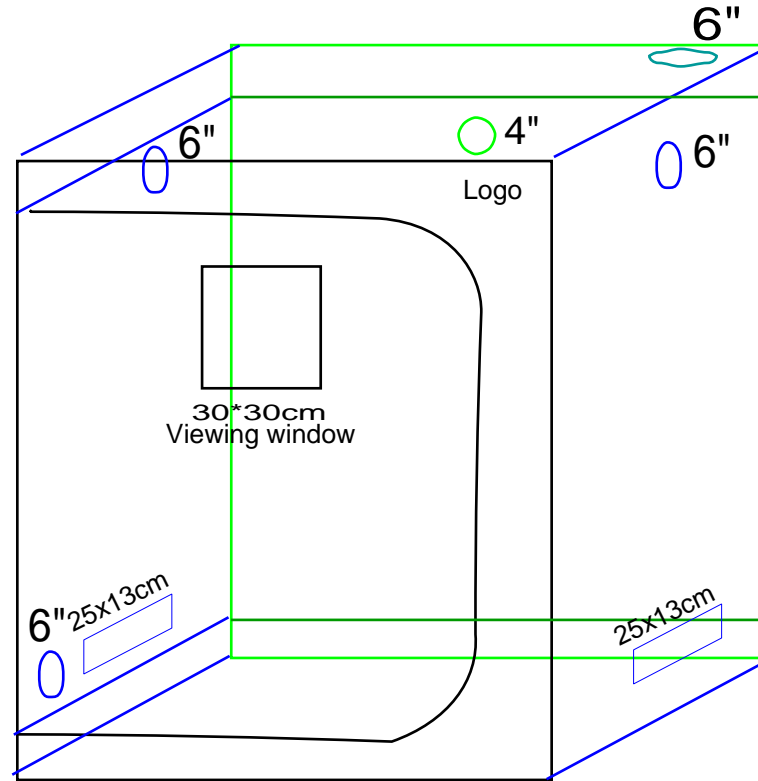

Size:300X300x200cm

120x120x80"

Item:Grow Tent-D-V style

Item:Grow Tent-D-V style

Size:120x60x150-180cm

48x24x60-72"

Item:Grow Tent-D style

Size:240x120x200cm

96x48x80"

Item:Grow Tent-D-V style

Size:300x150x200cm
120x60x80"

8 pcs

Size: 600x300x200-240cm

240x120x80-96"

8 pcs

Tent Frame

Tent Shell

Pockets for monitor device.

2 in 1 grow tent

Tent Size: 90*60*150cm-3'x2'

-  1 pcs
-  1 pcs  2 pcs

Tent shell

Tent Frame

2 in 1 Grow Tent

Tent Size: 120x90x200cm-4'x3'

Tent shell

Tent Frame

2 in 1 Grow Tent

Tent Size: 150x120x200cm -5'x4'