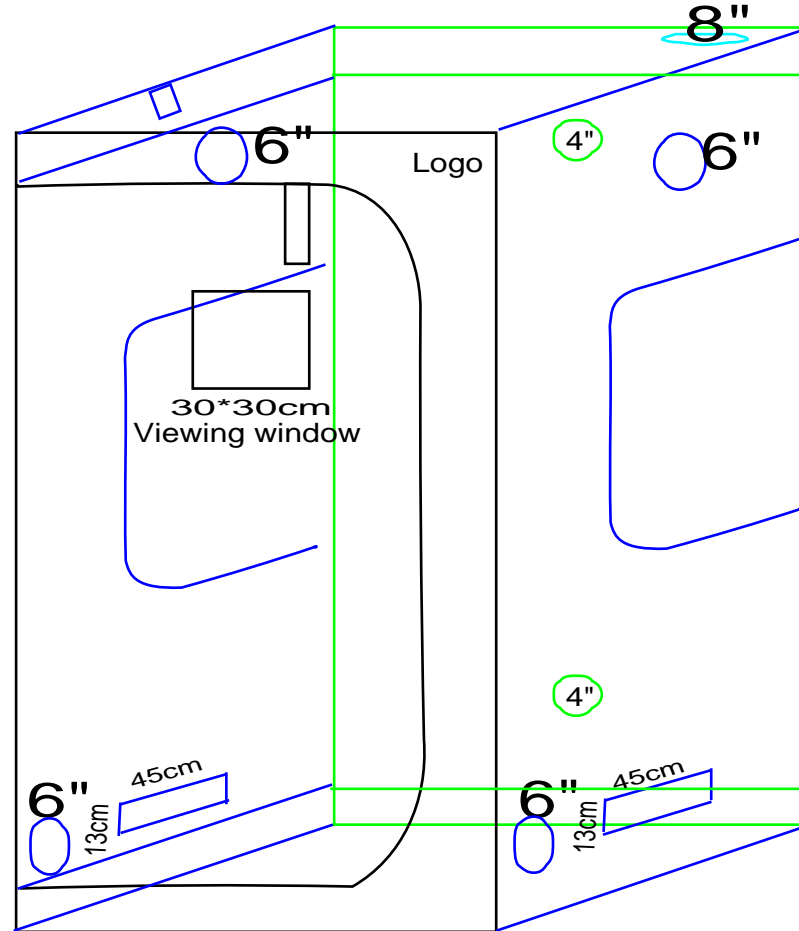

24x24x48-72"

Item:Grow Tent-D-V style

Size:90x90x160-180cm

36x36x64-72"

Item:Grow Tent-D-V style

Size:100x100x200cm
40x40x80"

Item:Grow Tent-D-V style

Size:120x120x200cm

48x48x80"

Item:Grow Tent-D-V style

Size:150x150x200cm

60x60x80"

Item:Grow Tent-D-V style

Size:240x240x200cm

96x96x80"

Item:Grow Tent-D-V style

96x48x80"

Item:Grow Tent-D-V style

Size:300x150x200cm
120x60x80"

8 pcs

Size: 600x300x200-240cm

240x120x80-96"

8 pcs

Tent Frame

Tent Shell

Pockets for monitor device.

2 in 1 grow tent

Tent Size: 90*60*150cm-3'x2'

-  1 pcs
-  1 pcs  2 pcs

Tent shell

Tent Frame

2 in 1 Grow Tent