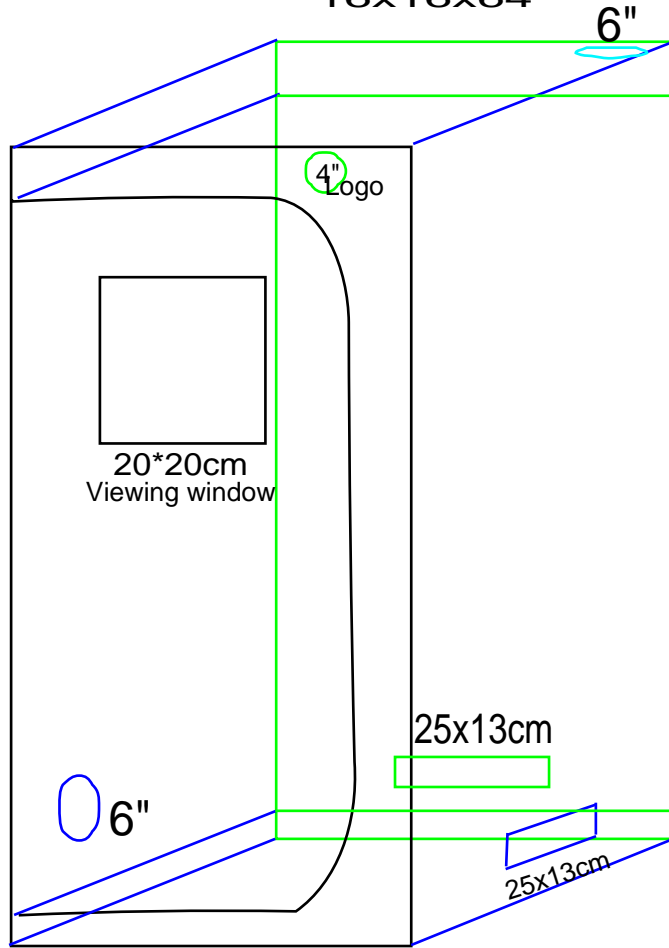

Item:Grow Tent-D-V style

Size:40X40X160cm

16x16x64"

Item:Grow Tent-D-V style

Size:60x60x60cm

24x24x24"

Item:Grow Tent-D-V style

Size:60x60x120-180cm

24x24x48-72"

Item:Grow Tent-D-V style

Size:90x90x160-180cm

36x36x64-72"

Item:Grow Tent-D-V style

Size:100x100x200cm
40x40x80"

Item:Grow Tent-D-V style

Size:120x120x200cm

Tent Shell

Pockets for monitor device.

2 in 1 grow tent

Tent Size: 90*60*150cm-3'x2'

-  1 pcs
-  1 pcs  2 pcs

Tent shell

Tent Frame

2 in 1 Grow Tent

Tent Size: 120x90x200cm-4'x3'

Tent shell

Tent Frame

2 in 1 Grow Tent

Tent Size: 150x120x200cm -5'x4'