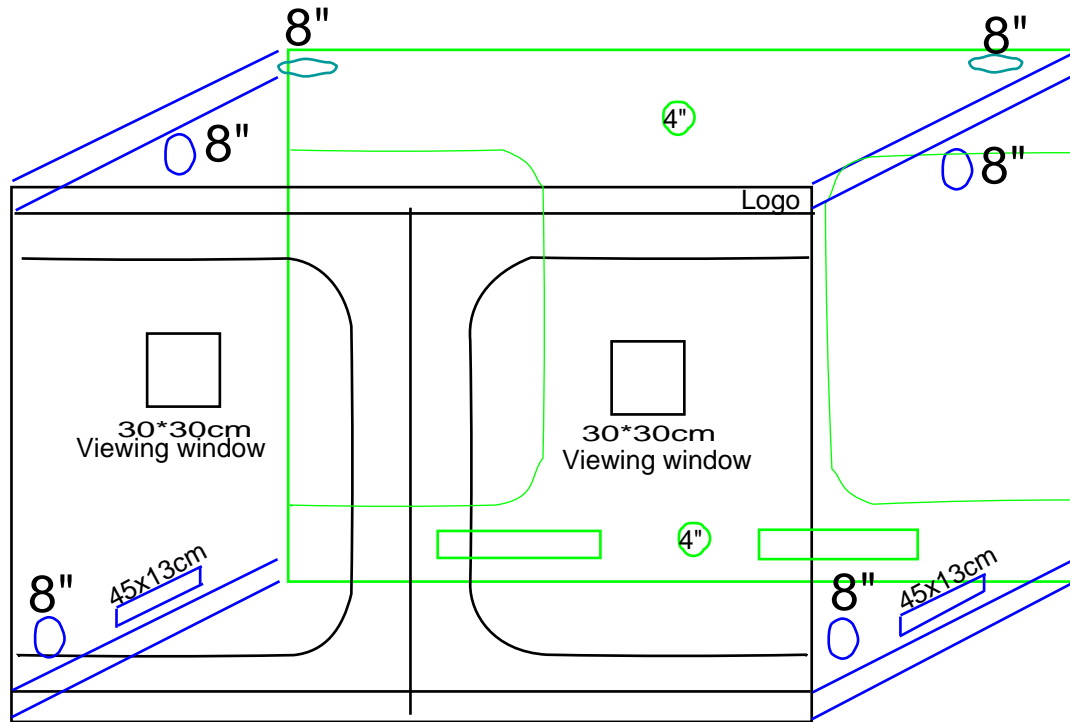

Size:300X300x200cm

120x120x80"

Item:Grow Tent-D-V style

Item:Grow Tent-D-V style

Size:120x60x150-180cm

48x24x60-72"

Item:Grow Tent-D style

Size:240x120x200cm

96x48x80"

Item:Grow Tent-D-V style

Size:300x150x200cm
120x60x80"

8 pcs

Size: 600x300x200-240cm

240x120x80-96"

8 pcs

Tent Frame

Tent Shell

Pockets for monitor device.

2 in 1 grow tent

Tent Size: 90*60*150cm-3'x2'

-  1 pcs
-  1 pcs  2 pcs

Tent shell

Tent Frame

2 in 1 Grow Tent

Tent Size: 120x90x200cm-4'x3'

Tent shell

Tent Frame

2 in 1 Grow Tent

Tent Size: 150x120x200cm -5'x4'