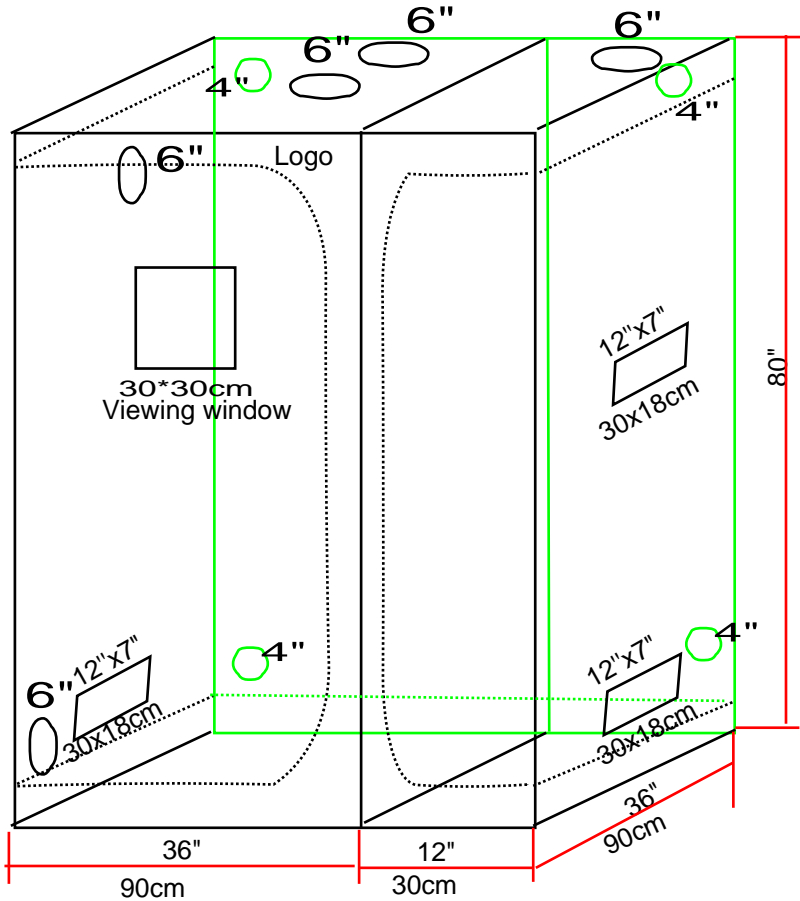

Size:300X300x200cm

120x120x80"

Item:Grow Tent-D-V style

Item:Grow Tent-D-V style

Size:120x60x150-180cm

48x24x60-72"

Item:Grow Tent-D style

Size:240x120x200cm

96x48x80"

Item:Grow Tent-D-V style

Size:300x150x200cm
120x60x80"

8 pcs

Size: 600x300x200-240cm

240x120x80-96"

8 pcs

Tent Frame

Tent Shell

Pockets for monitor device.

2 in 1 grow tent

Tent Size: 90*60*150cm-3'x2'

-  1 pcs
-  1 pcs  2 pcs

Tent shell

Tent Frame

2 in 1 Grow Tent

Tent Size: 120x90x200cm-4'x3'

Tent shell

Tent Frame

2 in 1 Grow Tent

Tent Size: 150x120x200cm -5'x4'