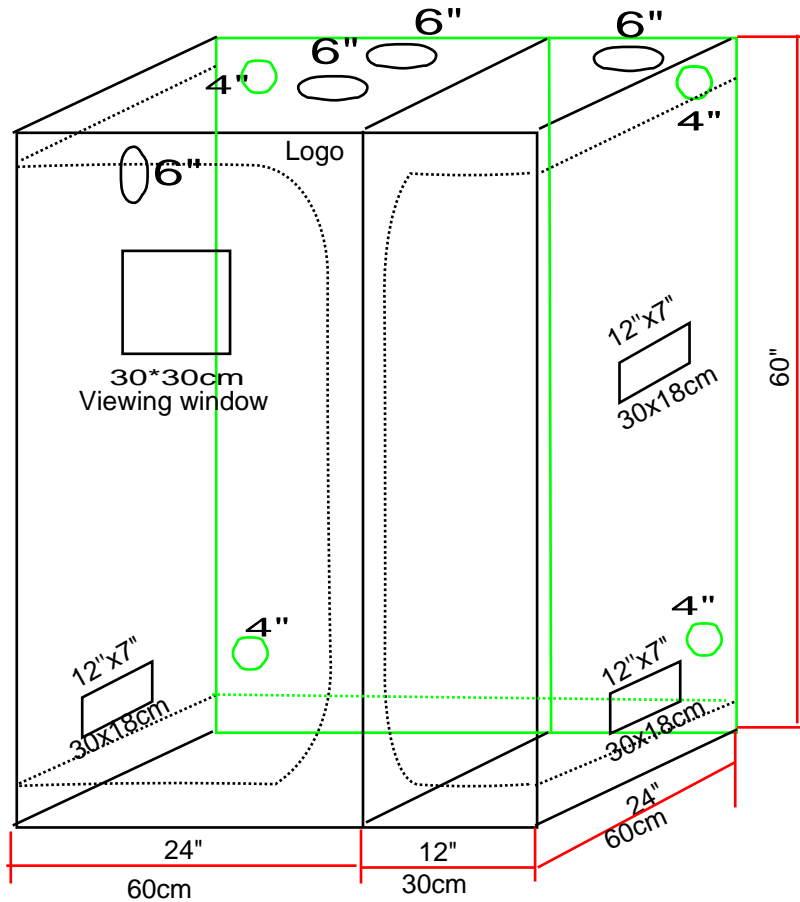

Size:300X300x200cm

120x120x80"

Item:Grow Tent-D-V style

Item:Grow Tent-D-V style

Size:120x60x150-180cm

48x24x60-72"

Item:Grow Tent-D style

Size:240x120x200cm

96x48x80"

Item:Grow Tent-D-V style

Size:300x150x200cm
120x60x80"

8 pcs

Size: 600x300x200-240cm

240x120x80-96"

8 pcs

Tent Frame

Tent Shell

Pockets for monitor device.

2 in 1 grow tent

Tent Size: 90*60*150cm-3'x2'

-  1 pcs
-  1 pcs  2 pcs

Tent shell

Tent Frame

2 in 1 Grow Tent

Tent Size: 120x90x200cm-4'x3'

Tent shell

Tent Frame

2 in 1 Grow Tent

Tent Size: 150x120x200cm -5'x4'