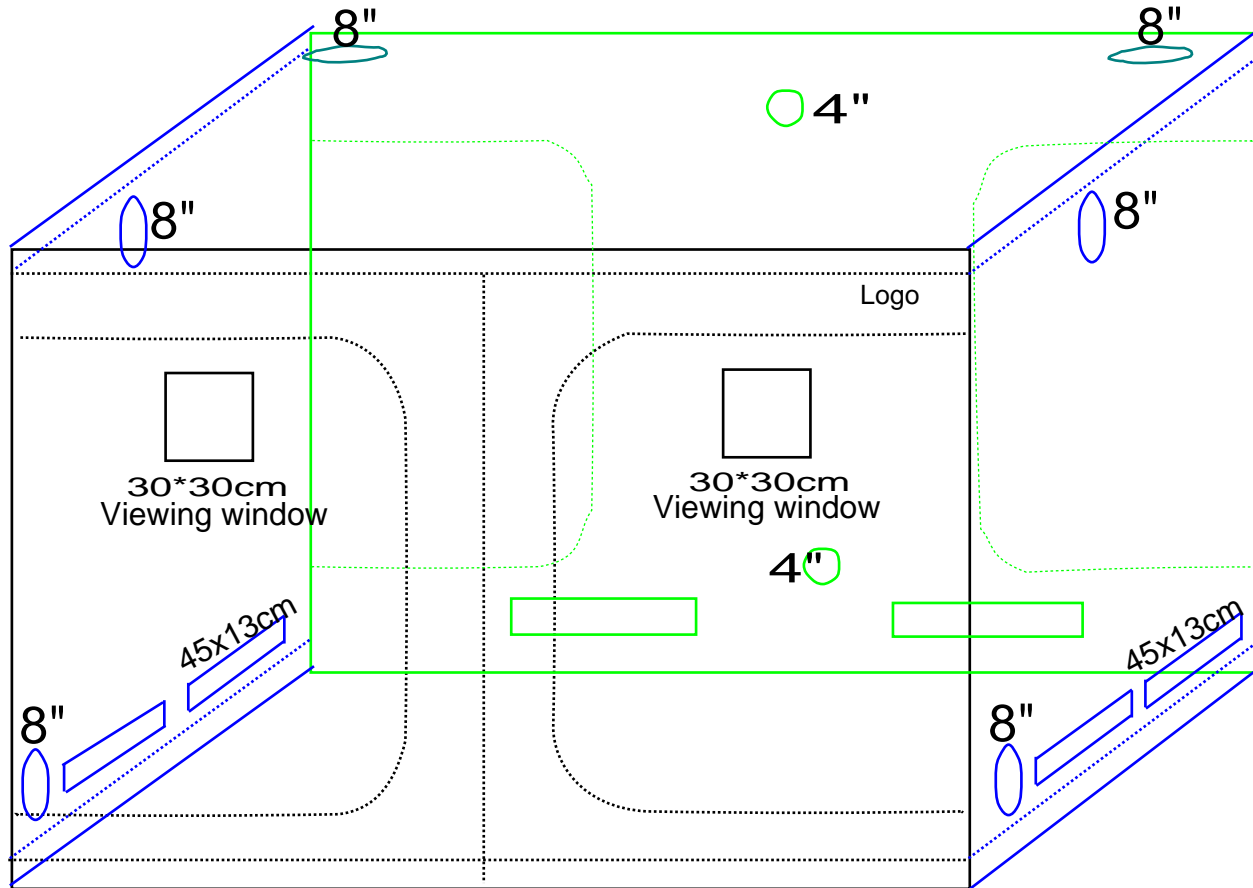

48x48x80"

Item:Grow Tent-D-V style

Size:150x150x200cm

60x60x80"

Item:Grow Tent-D-V style

Size:240x240x200cm

96x96x80"

Item:Grow Tent-D-V style

Size:300X300x200cm

120x120x80"

Item:Grow Tent-D-V style

Item:Grow Tent-D-V style

Size:120x60x150-180cm

48x24x60-72"

Item:Grow Tent-D style

Size:240x120x200cm

96x48x80"

Item:Grow Tent-D-V style

Size:300x150x200cm
120x60x80"

8 pcs

Size: 600x300x200-240cm

240x120x80-96"

8 pcs

Tent Frame

Tent Size: 120x90x200cm-4'x3'

Tent shell

Tent Frame

2 in 1 Grow Tent

Tent Size: 150x120x200cm -5'x4'