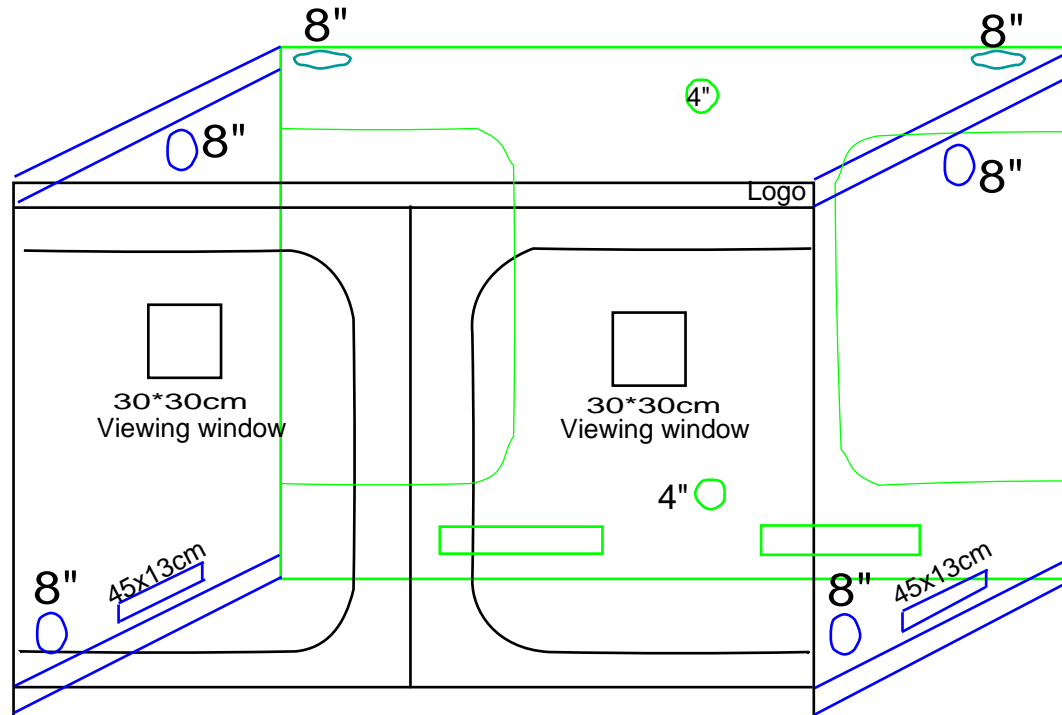

Size:300X300x200cm

120x120x80"

Item:Grow Tent-D-V style

Item:Grow Tent-D-V style

Size:120x60x150-180cm

48x24x60-72"

Item:Grow Tent-D style

Size:240x120x200cm

96x48x80"

Item:Grow Tent-D-V style

Size:300x150x200cm
120x60x80"

8 pcs

Size: 600x300x200-240cm

240x120x80-96"

8 pcs

Tent Frame

Tent Shell

Pockets for monitor device.

2 in 1 grow tent

Tent Size: 90*60*150cm-3'x2'

-  1 pcs
-  1 pcs  2 pcs

Tent shell

Tent Frame

2 in 1 Grow Tent

Tent Size: 120x90x200cm-4'x3'

Tent shell

Tent Frame

2 in 1 Grow Tent

Tent Size: 150x120x200cm -5'x4'