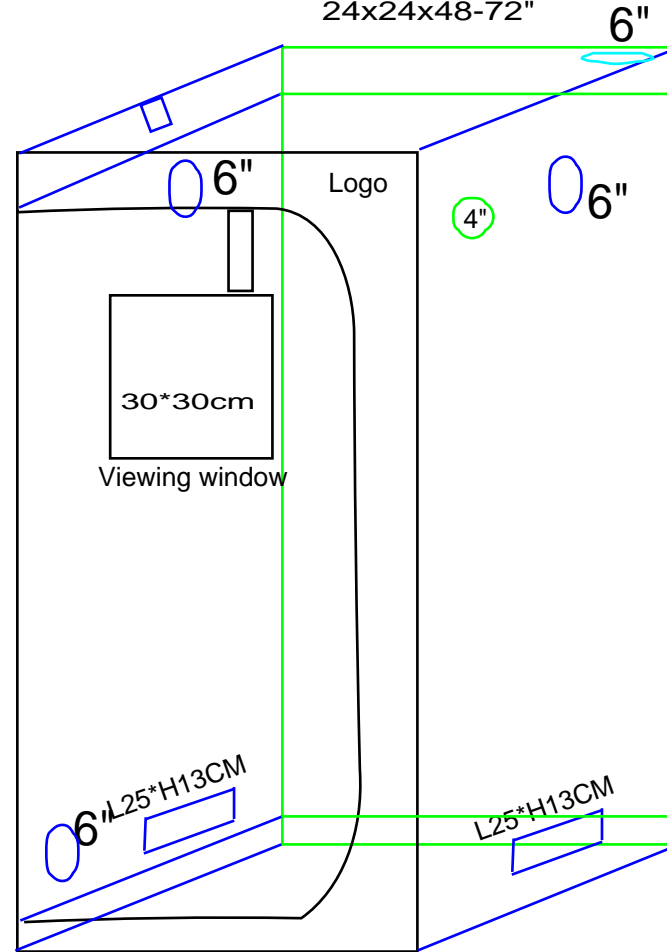

Item:Grow Tent-D-V style

Size:40X40X160cm

16x16x64"

Item:Grow Tent-D-V style

Size:60x60x60cm

24x24x24"

Item:Grow Tent-D-V style

Size:60x60x120-180cm

24x24x48-72"

Item:Grow Tent-D-V style

Size:90x90x160-180cm

36x36x64-72"

Item:Grow Tent-D-V style

Size:100x100x200cm
40x40x80"

Item:Grow Tent-D-V style

Size:120x120x200cm

Tent Shell

Pockets for monitor device.

2 in 1 grow tent

Tent Size: 90*60*150cm-3'x2'

-  1 pcs
-  1 pcs  2 pcs

Tent shell

Tent Frame

2 in 1 Grow Tent

Tent Size: 120x90x200cm-4'x3'

Tent shell

Tent Frame

2 in 1 Grow Tent

Tent Size: 150x120x200cm -5'x4'