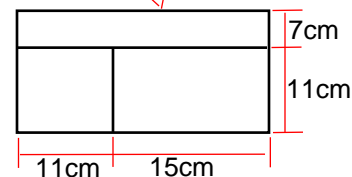

48x48x80"

Item:Grow Tent-D-V style

Size:150x150x200cm

60x60x80"

Item:Grow Tent-D-V style

Size:240x240x200cm

96x96x80"

Item:Grow Tent-D-V style

Size:300X300x200cm

120x120x80"

Item:Grow Tent-D-V style

Item:Grow Tent-D-V style

Size:120x60x150-180cm

48x24x60-72"

Item:Grow Tent-D style

Size:240x120x200cm

96x48x80"

Item:Grow Tent-D-V style

Size:300x150x200cm
120x60x80"

8 pcs

Size: 600x300x200-240cm

240x120x80-96"

8 pcs

Tent Frame

Tent Shell

Pockets for monitor device.

2 in 1 grow tent

Tent Size: 90*60*150cm-3'x2'

-  1 pcs
-  1 pcs  2 pcs

Tent shell

Tent Frame

2 in 1 Grow Tent